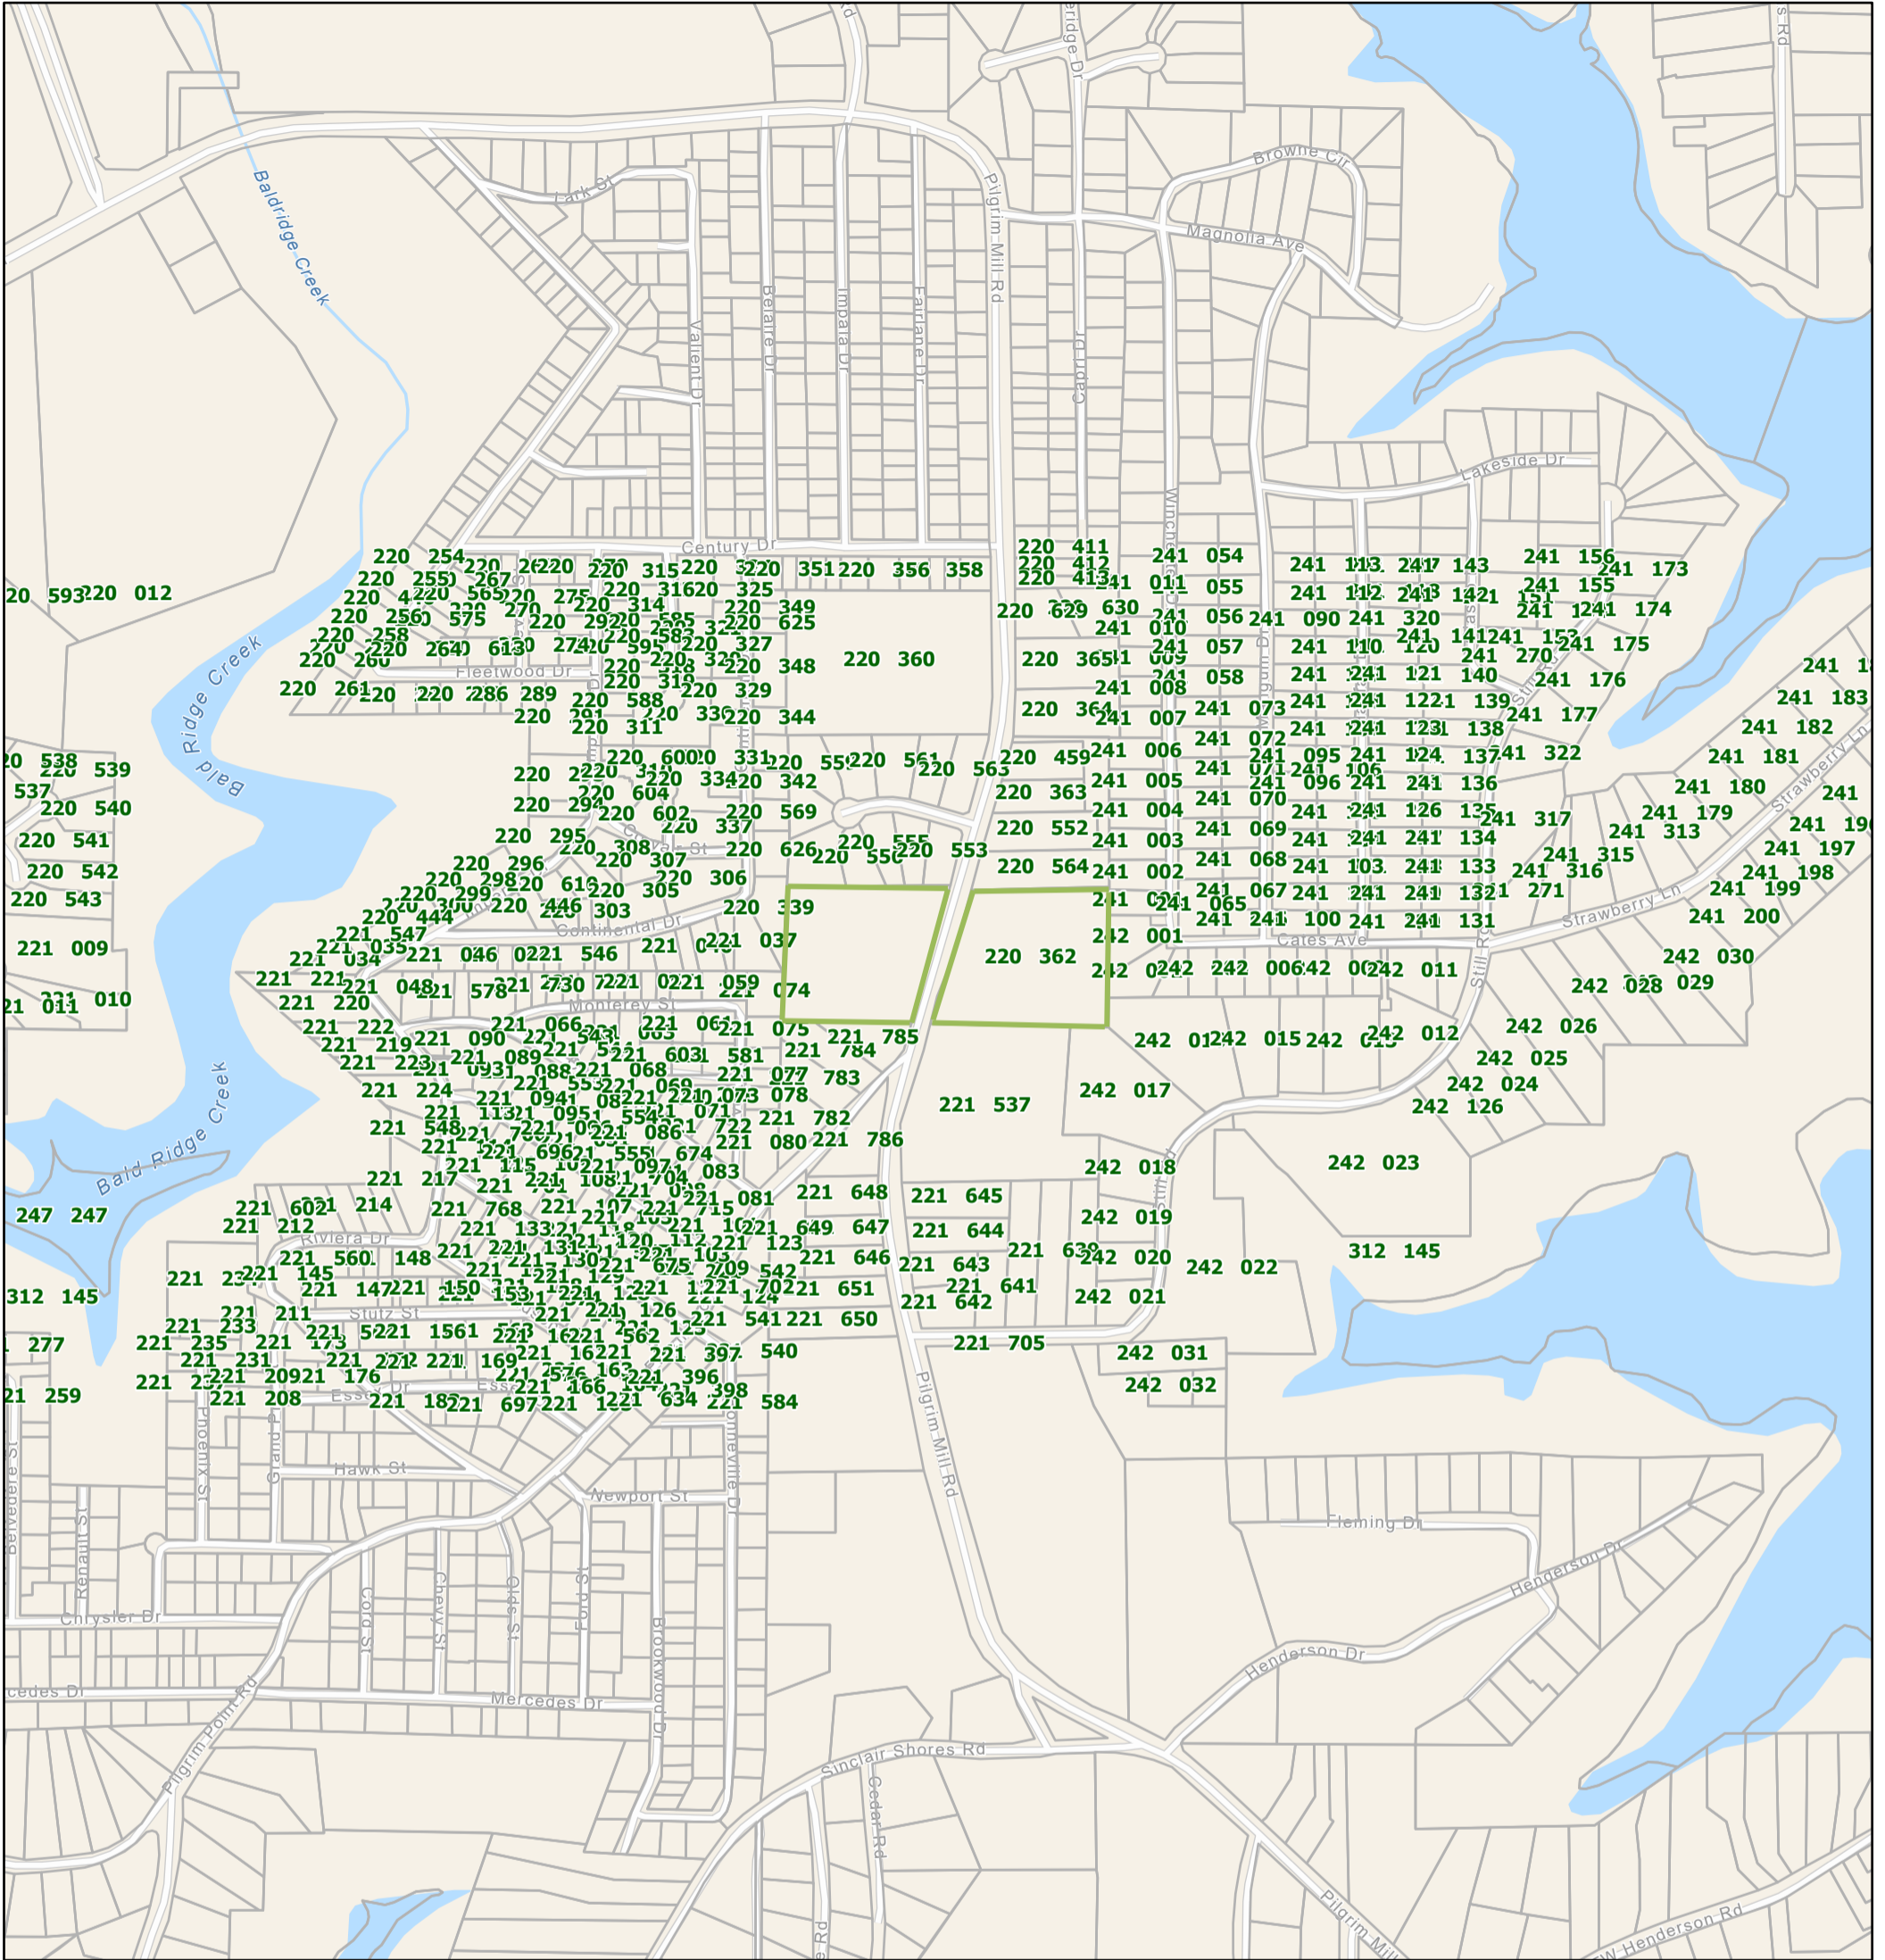

ArcGIS Web Map

7/29/2019, 12:02:21 PM

 Forsyth County Boundary
 Tax Parcels

1:8,217